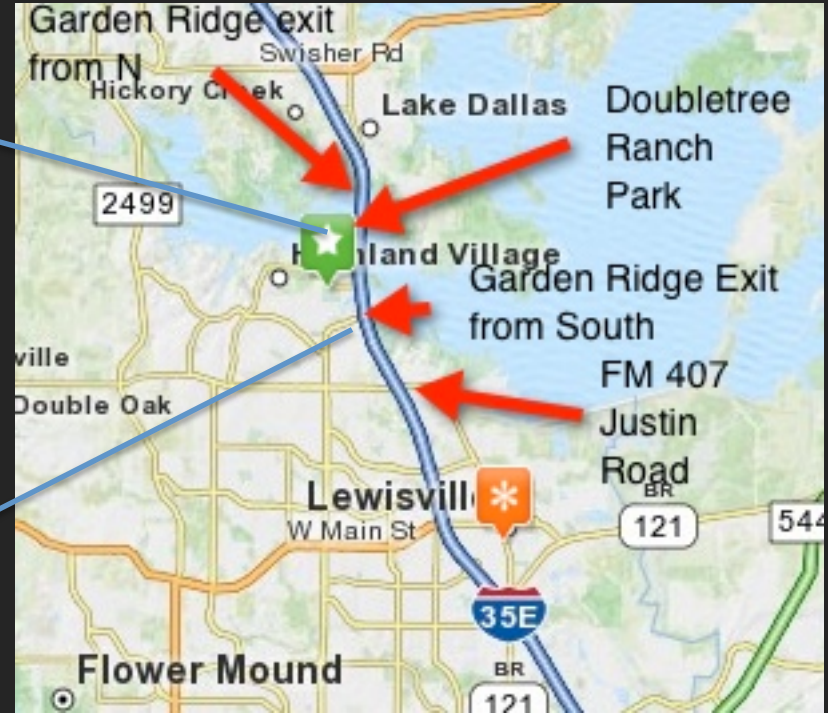

From 2499

And
Highland
Shores

From Garden
Ridge Exit
and 407 exit

Directions from Justin Road 407 exit Coming
From Dallaas

Exit I 35

Turn Right at Valero Station

Turn left at Light

Follow 407 to Garden Ridge about a mile 2nd
Stoplight

Turn Right at light

Second stop sign turn left before going over
bridge

Turn left on frontage road (it is two way you
will be going North)

Next turn is Highland Village Road turn Left

Park entrance on left about ½ mile

Turn Right at first Stop sign

Turn left on frontage road (it is two way
you will be going North)

Next turn is Highland Village Road turn Left

Park entrance on left about ½ mile

Directions from Denton
and points North

Choice 1

Take 2181 To FM 2499

Turn South on 2499 go
about 5 miles you reach
first stop light at Highland
Shores

Take left on Highland
Shores and turn left at
first stop light

Follow Highland Village
road to park