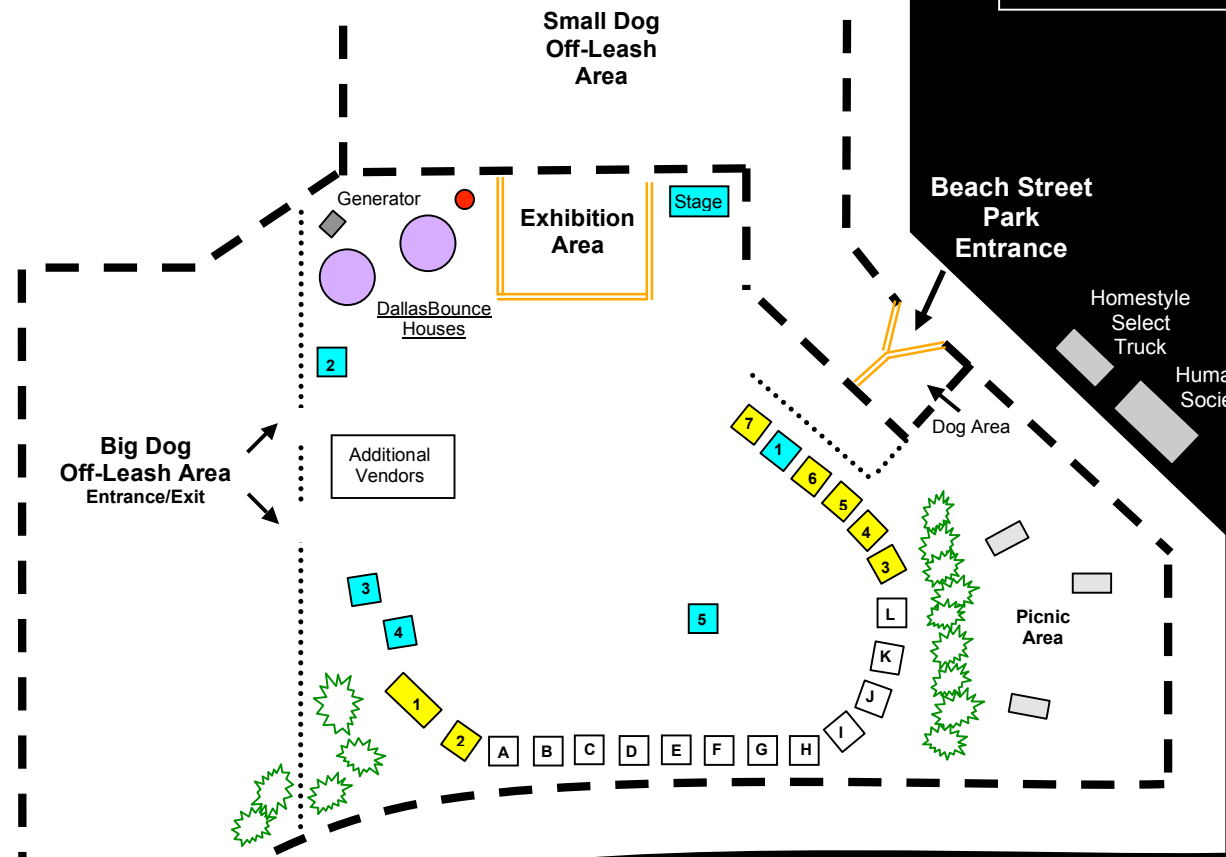

FUN RUN BEGINS HERE

- FW Tents
- Ticket Tents
- M&M Tents

M&M Tent Assignments

- A. DFW Bulldog Rescue
- B. Greyhound Adoption League of TX (GALT)
- C. Great Dane Angel Network
- D. Texas Labrador Retriever Rescue, Inc.
- E. Saving Pyrs In Need (SPIN)
- F. DFW Cocker Spaniel Rescue
- G. Animal Rescue of Texas
- H. Denton Humane Society
- I. Humane Animal Rescue Team (HART)
- J. Metroport Humane Society
- K. Doberman Rescue of North Texas
- L. North Texas Basset Hound Rescue

Ticket Tent Assignments

- 1. Promotions Table
- 2. Broadcast Tent
- 3. Rachel Laker
- 4. Rachel Laker
- 5.
- 6. Munster Milling Co.
- 7. Homestyle Select Dog Food

Fort Worth Tent Assignments

- 1. Silent Auction
- 2. ****Available**
- 3. Caricature Artist – Cory Carlson
- 4. Extreme Photography – Tiffany
- 5. Contest Area

Alternate Park Entrance at 800 Riverwalk
 (Traffic will be directed here after Beach St. parking lot is full)

Fort Woof Dog Park
 Gateway Park, Fort Worth
 I-30 and Beach Street