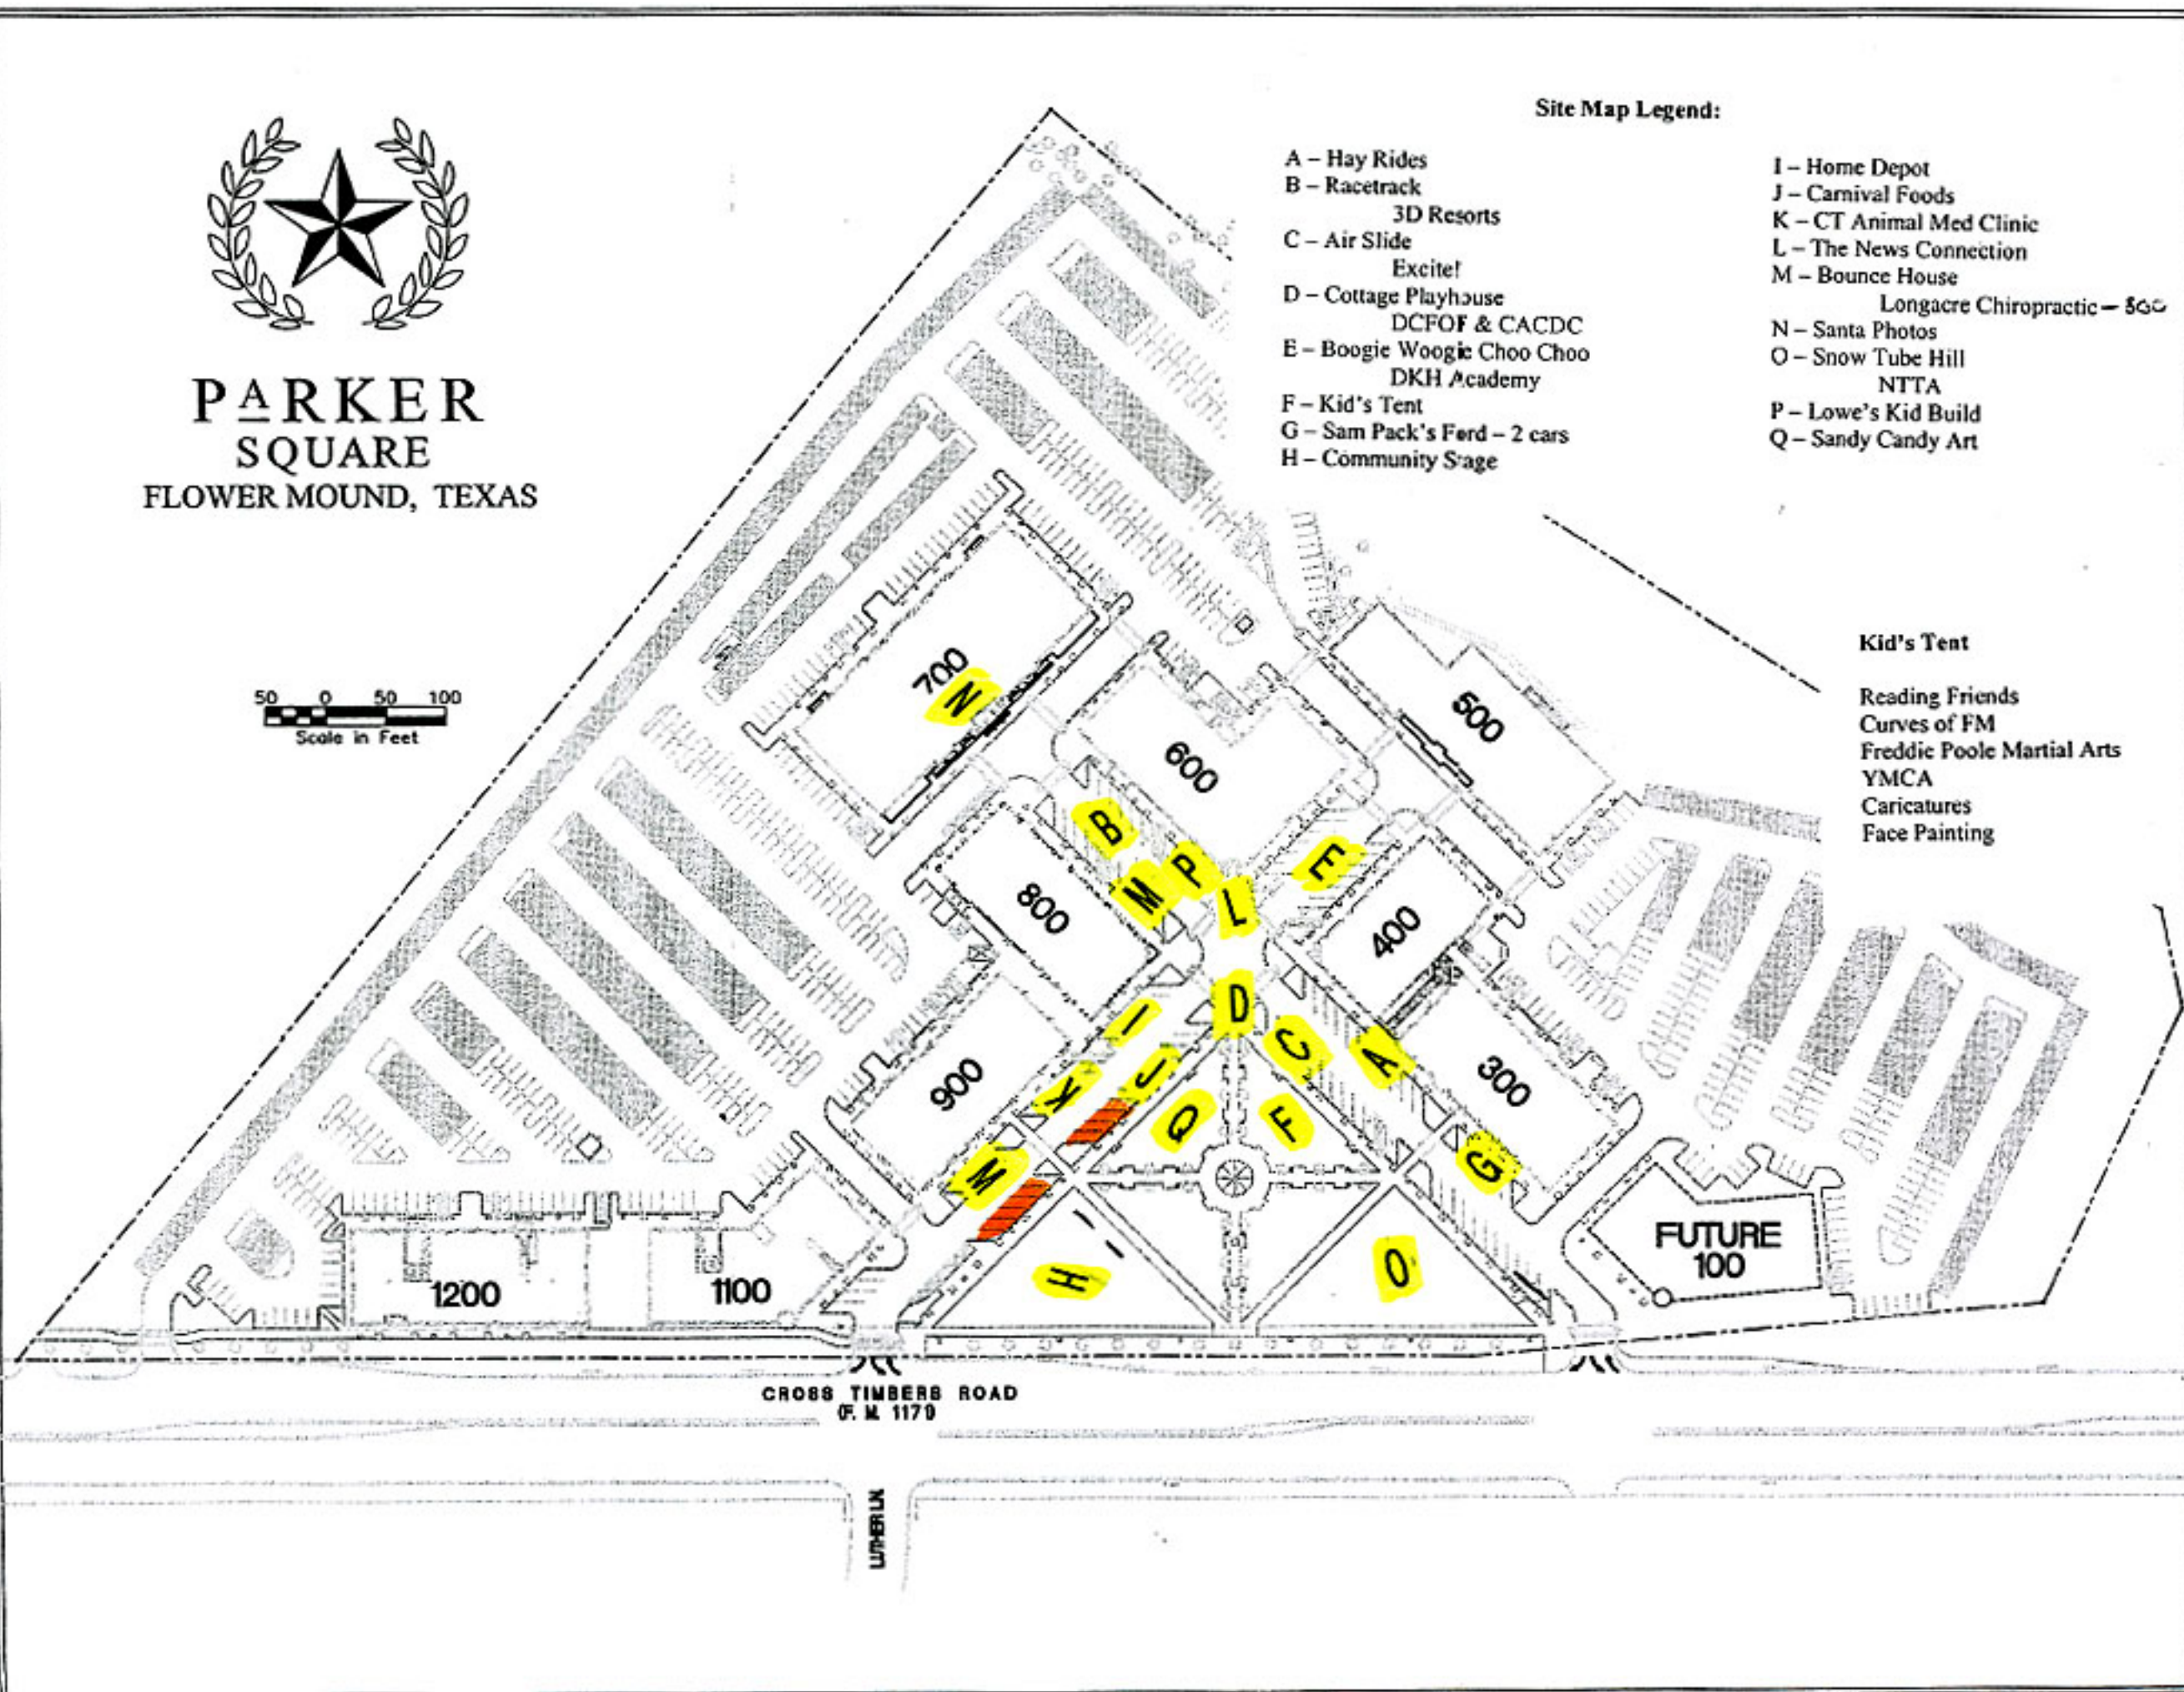

**PARKER
SQUARE**
FLOWER MOUND, TEXAS

Site Map Legend:

- A - Hay Rides
- B - Racetrack
- 3D Resorts
- C - Air Slide
- Excite!
- D - Cottage Playhouse
- DCFOF & CACDC
- E - Boogie Woogie Choo Choo
- DKH Academy
- F - Kid's Tent
- G - Sam Pack's Ford - 2 cars
- H - Community Stage
- I - Home Depot
- J - Carnival Foods
- K - CT Animal Med Clinic
- L - The News Connection
- M - Bounce House
- Longacre Chiropractic - 500
- N - Santa Photos
- O - Snow Tube Hill
- NTTA
- P - Lowe's Kid Build
- Q - Sandy Candy Art

Kid's Tent

- Reading Friends
- Curves of FM
- Freddie Poole Martial Arts
- YMCA
- Caricatures
- Face Painting

CROSS TIMBERS ROAD
F. M. 1170

LUMBERLIN